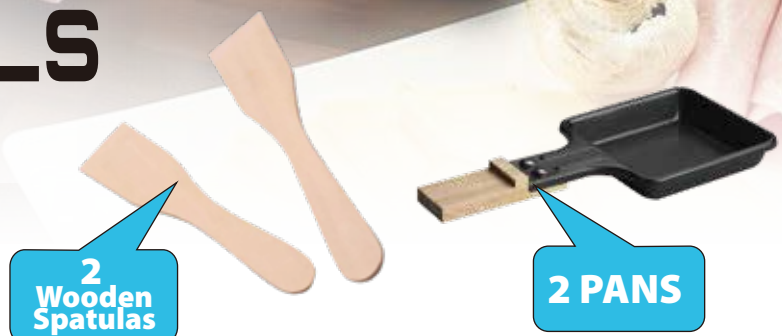

RACLETTE GRILL

Collection Raclette Grill

RACLETTE GRILLS

2 PERSONS

MODEL: GR-102WB

- ◆ 220-240V~50/60Hz 350W
- ◆ Cool touch wood handles
- ◆ Non-stick grill plate 20*10cm ◆ 2pcs small pans for cheese or eggs
- ◆ including 2 pcs Wooden spatulas ◆ Power indicator light
- ◆ Thermal fuse for overheating protection ◆ Non-slip mat
- ◆ Non-stick cooking surface for easy cleaning
- ◆ Ideal for raclette, grilling meats, fish or vegetables and preparing fondue, eggs, pancakes
- ◆ VDE plug with 1M power cord
- ◆ Dim: 315x110x105mm