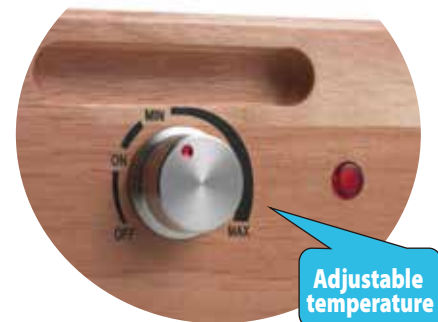

RACLETTE GRILL

Collection Raclette Grill

1200w

Adjustable temp

NON-STICK

RACLETTE GRILLS

8 PERSONS

MODEL: GR-108WB

- ◆ 220-240V~50/60Hz 1200W
- ◆ Cool touch wood handles
- ◆ Non-stick grill plate 37*19.5cm ◆ 8pcs small pans for cheese or eggs
- ◆ including 8pcs Wooden spatulas ◆ Power indicator light
- ◆ Thermostatic control from min to max
- ◆ Thermal fuse for overheating protection ◆ Non-slip mat
- ◆ Non-stick cooking surface for easy cleaning
- ◆ Ideal for raclette, grilling meats, fish or vegetables and preparing fondue, eggs, pancakes
- ◆ VDE plug with 1M power cord
- ◆ Dim: 475x200x142mm