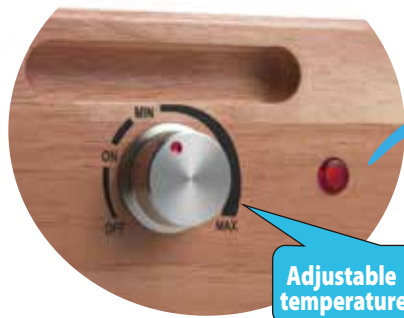

Collection Raclette Grill

RACLETTE GRILLS

6 PERSONS

900w

Adjustable temp

NON-STICK

Adjustable temperature

MODEL: GR-106WB