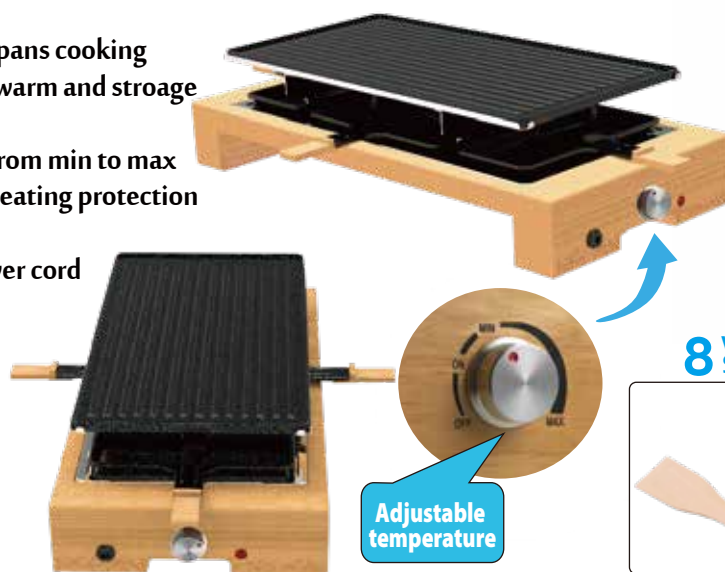

8 Wooden Spatulas

8 Pans

SALOMON STAR LIMITED

Add: Room 1401, Building 6 of Haiyin Xingyue, No. 383 Panyu Avenue, Panyu Dis., Guangzhou 511442, China.
Tel: +86-20-39948682 Fax: +86-20-39948682